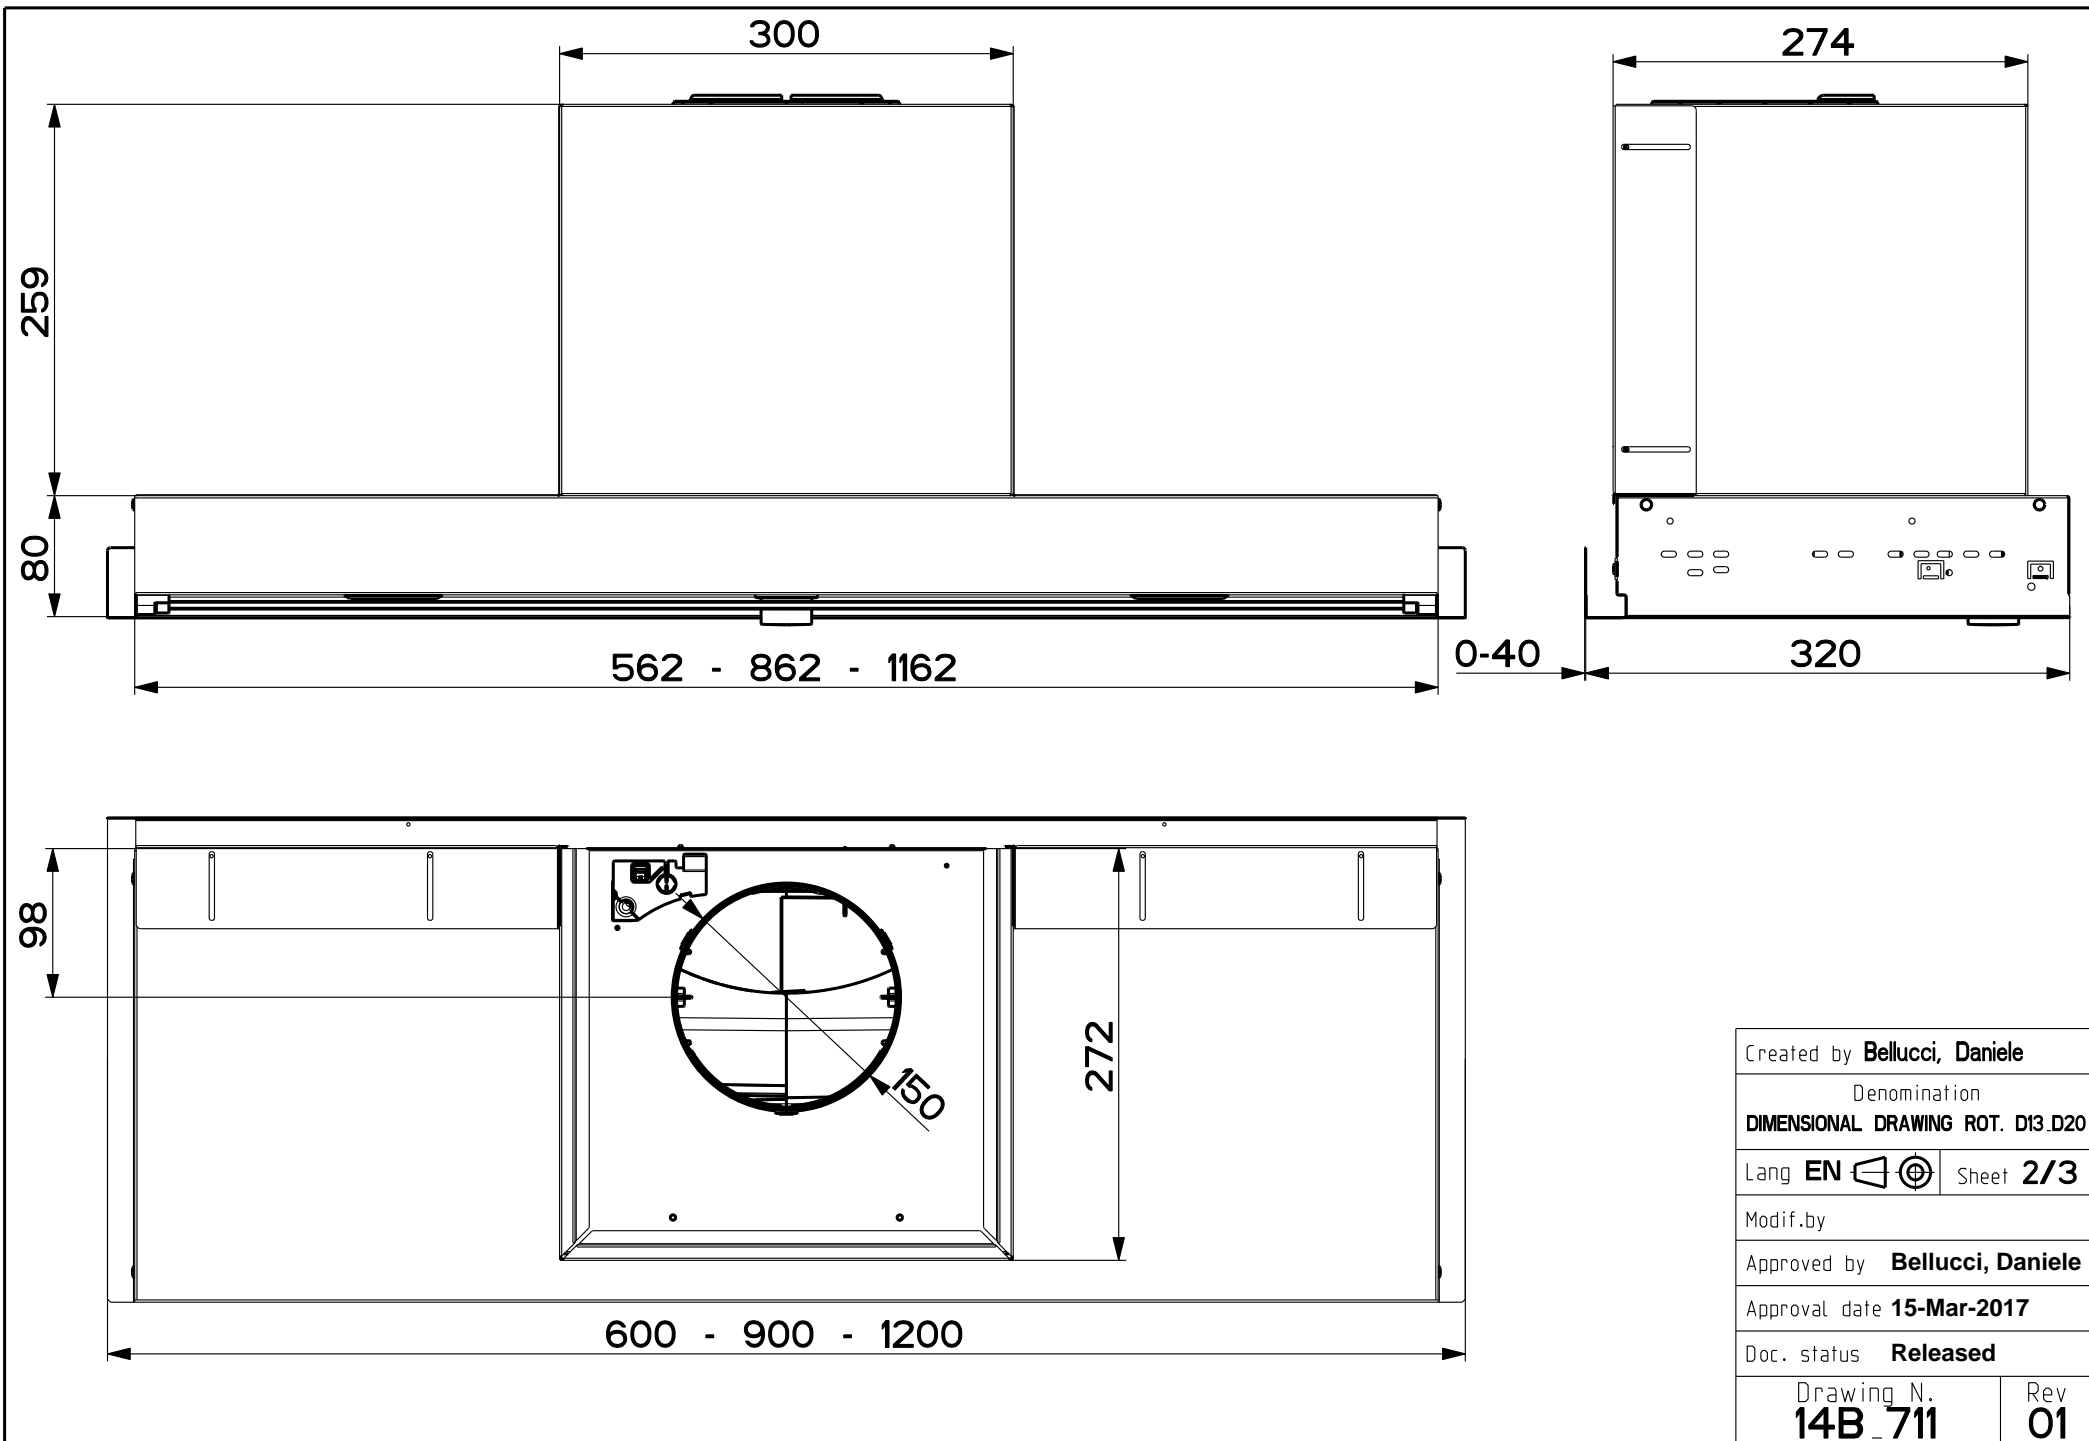

Created by **Bellucci, Daniele**

Denomination
DIMENSIONAL DRAWING ROT. D13.D20

Lang **EN** Sheet **1/3**

Modif.by **Perelli, Francesco**

Approved by **Bellucci, Daniele**

Approval date **15-Mar-2017**

Doc. status **Released**

Drawing N.
14B_711

Rev
01

Created by Bellucci, Daniele	
Denomination DIMENSIONAL DRAWING ROT. D13.D20	
Lang EN 	Sheet 2/3
Modif.by	
Approved by Bellucci, Daniele	
Approval date 15-Mar-2017	
Doc. status Released	
Drawing N. 14B_711	Rev 01