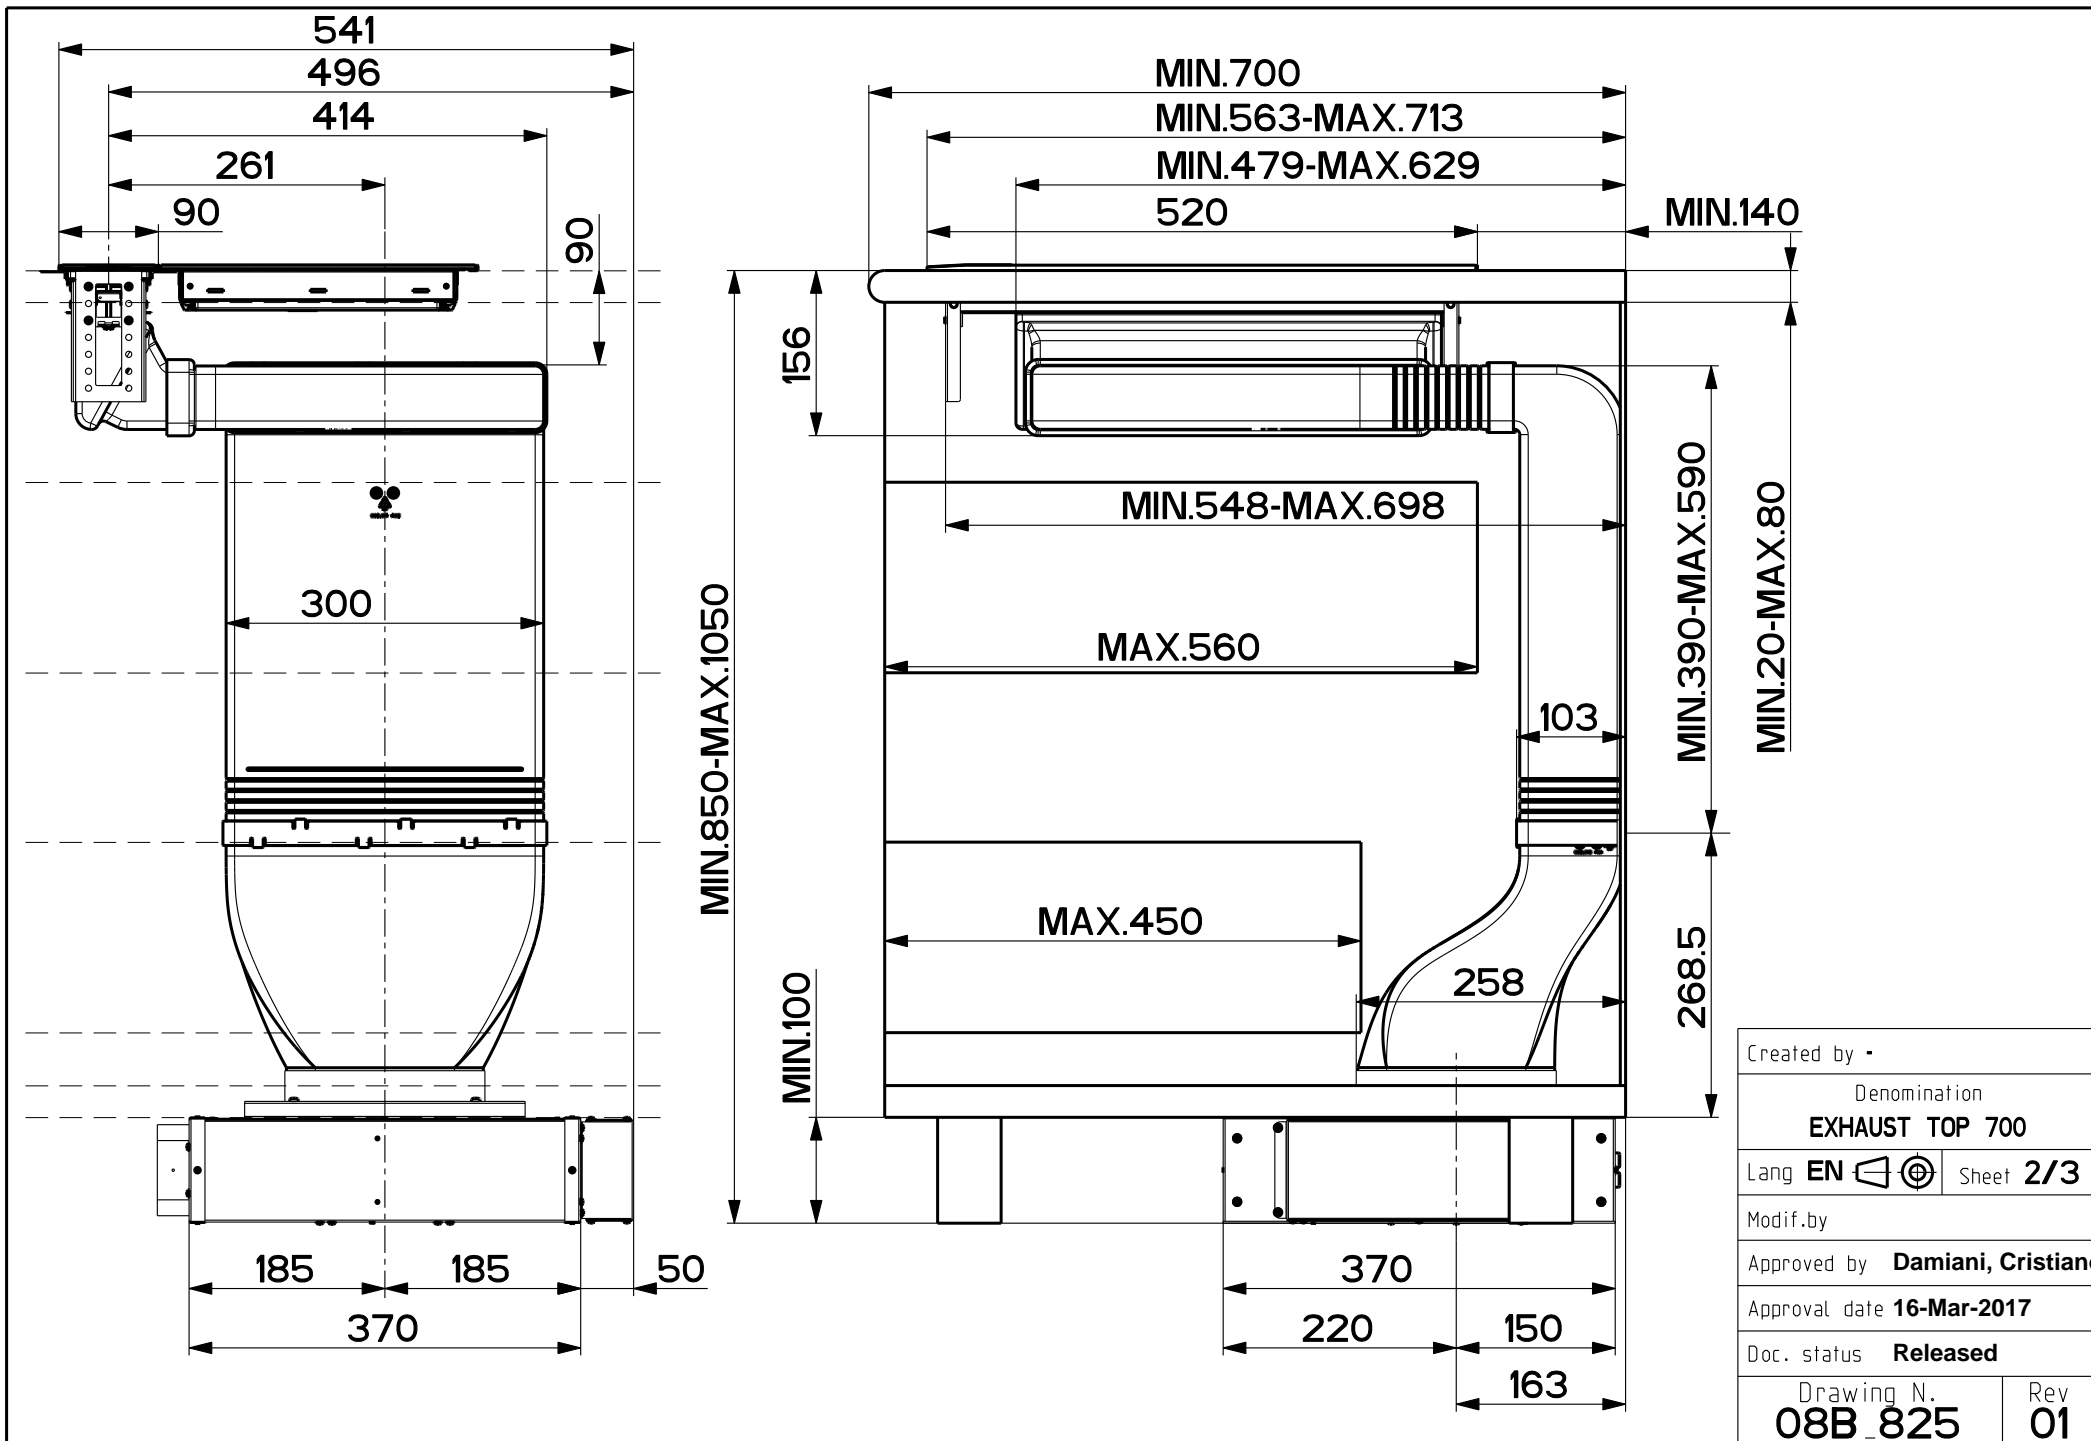

Created by -	
Denomination <b>EXHAUST TOP 600</b>	
Lang <b>EN</b>	Sheet <b>1/3</b>
Modif.by	
Approved by <b>Damiani, Cristiano</b>	
Approval date <b>16-Mar-2017</b>	
Doc. status <b>Released</b>	
Drawing N. <b>08B_825</b>	Rev <b>01</b>