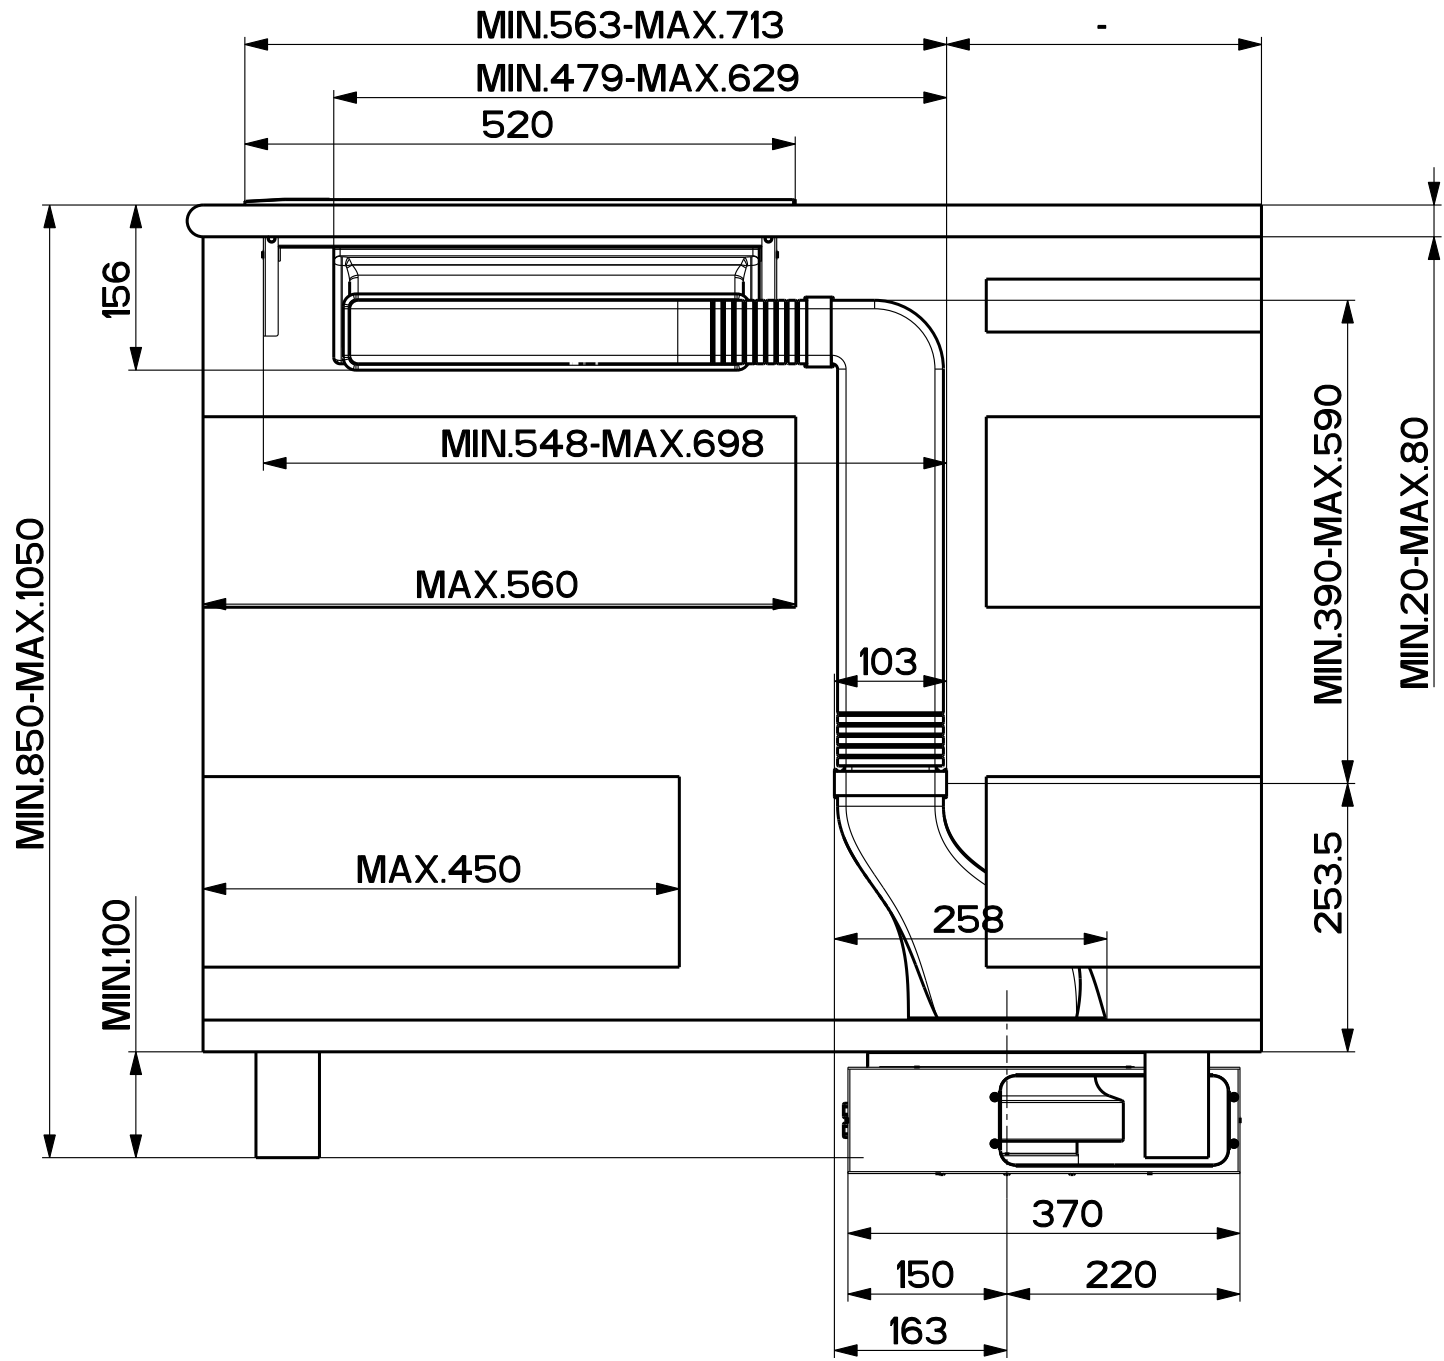

Created by -	
Denomination EXHAUST TOP ISLAND	
Lang EN	Sheet 3/3
Modif.by	
Approved by Damiani, Cristiano	
Approval date 16-Mar-2017	
Doc. status Released	
Drawing N. 08B_825	Rev 01