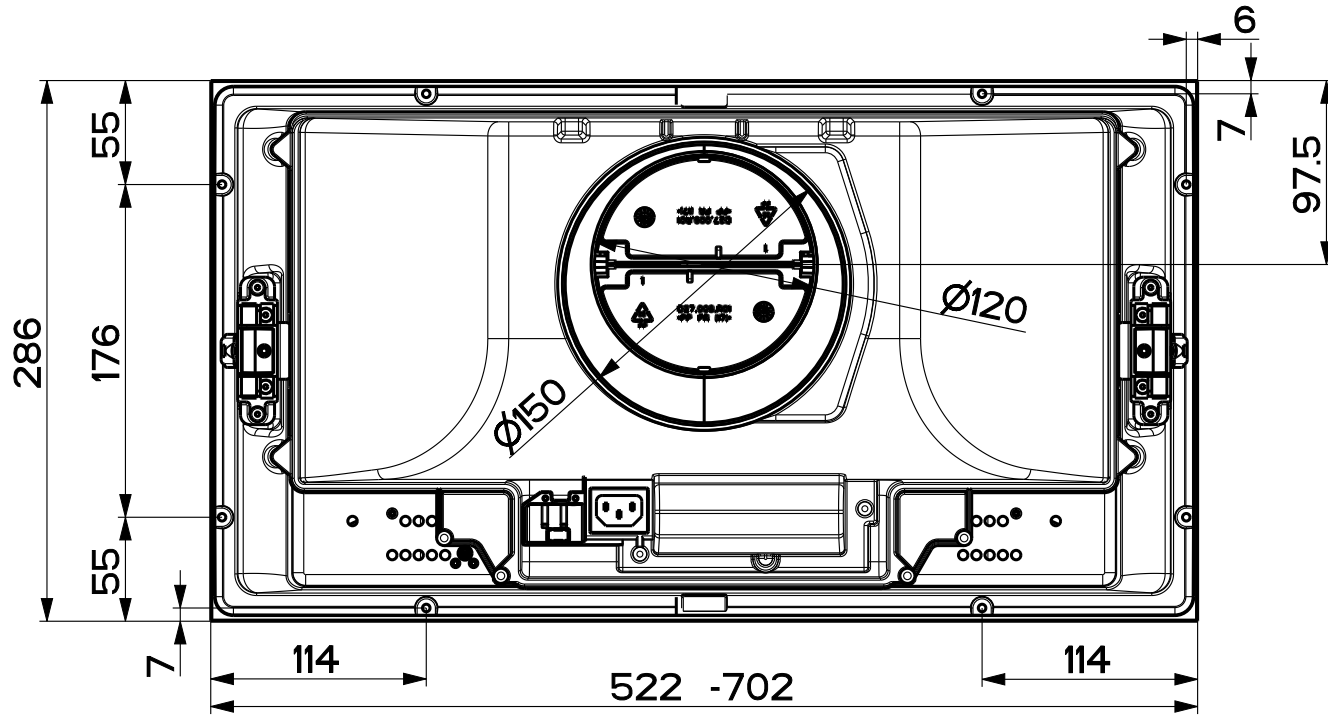

Created by **Galassi, Raffaele**

Denomination
MAIN ASSEMBLY 520 SCL PULS LAMP

Lang **EN** Sheet **1/2**

Modif.by

Approved by **Palazzi, Walter**

Approval date **16-Jan-2020**

Doc. status **Released**

Drawing N.
305047_710 Rev
01

Created by Galassi, Raffaele	
Denomination MAIN ASSEMBLY 520 SCL PULS LAMP	
Lang EN 	Sheet 2/2
Modif.by	
Approved by Palazzi, Walter	
Approval date 16-Jan-2020	
Doc. status Released	
Drawing N. 305047_710	Rev 01