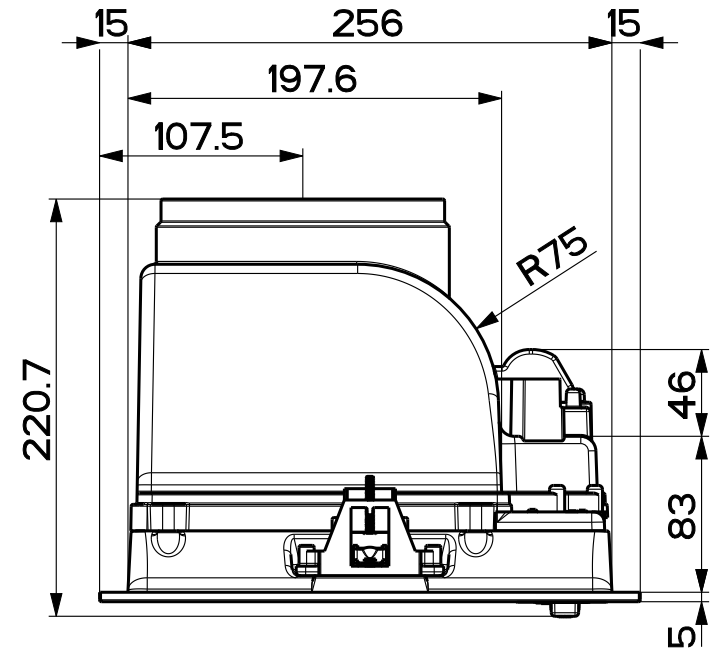

Created by **Galassi, Raffaele**

Denomination
MAIN ASSEMBLY 520 SCL PULS LAMP

Lang **EN** Sheet **1/2**

Modif.by

Approved by **Palazzi, Walter**

Approval date **16-Jan-2020**

Doc. status **Released**

Drawing N.
305047_710 Rev
01

Created by Galassi, Raffaele	
Denomination MAIN ASSEMBLY 520 SCL PULS LAMP	
Lang EN 	Sheet 2/2
Modif.by	
Approved by Palazzi, Walter	
Approval date 16-Jan-2020	
Doc. status Released	
Drawing N. 305047_710	Rev 01