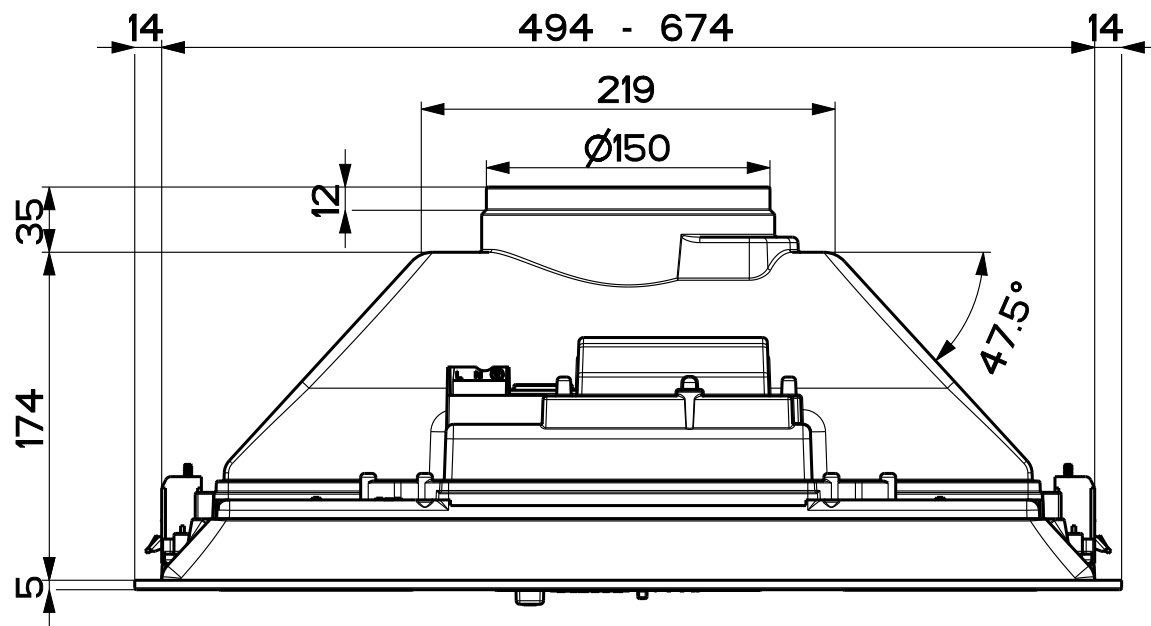

Created by **Galassi, Raffaele**

Denomination
MAIN ASSEMBLY 520 SCL PULS LAMP

Lang **EN** Sheet **1/2**

Modif.by

Approved by **Palazzi, Walter**

Approval date **16-Jan-2020**

Doc. status **Released**

Drawing N.
305047_710 Rev
01

Created by Galassi, Raffaele	
Denomination MAIN ASSEMBLY 520 SCL PULS LAMP	
Lang EN 	Sheet 2/2
Modif.by	
Approved by Palazzi, Walter	
Approval date 16-Jan-2020	
Doc. status Released	
Drawing N. 305047_710	Rev 01