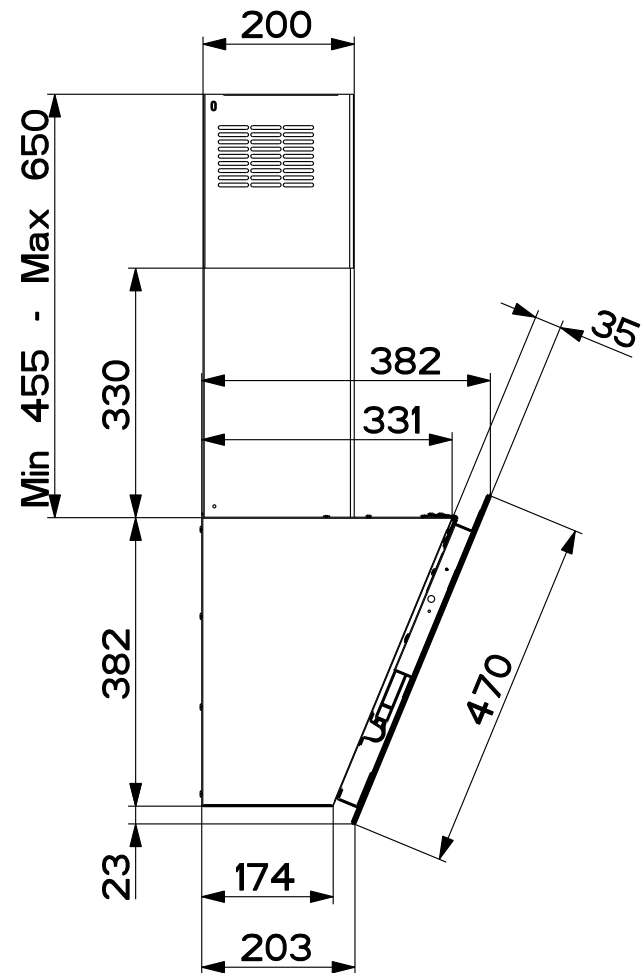

Created by KAD3	
Denomination DIM. WITH CHIMNEY GLAM-LIGHT	
Lang EN	Sheet 1/2
Modif.by KAD3	
Approved by Romani, Fabio	
Approval date 31-May-2016	
Doc. status Released	
Drawing N. 47A_923	Rev 01

Created by KAD3	
Denomination DIM. WITH CHIMNEY GLAM-LIGHT	
Lang EN 	Sheet 2/2
Modif. by KAD3	
Approved by Romani, Fabio	
Approval date 31-May-2016	
Doc. status Released	
Drawing N. 47A_923	Rev 01