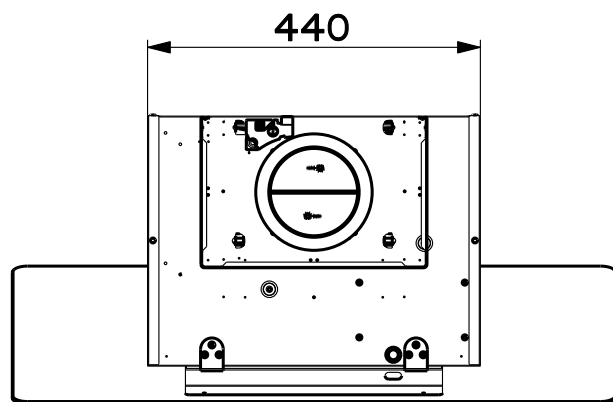

Created by KAD3	
Denomination DIM. WITH CHIMNEY GLAM-LIGHT	
Lang EN	Sheet 1/2
Modif.by KAD3	
Approved by Romani, Fabio	
Approval date 31-May-2016	
Doc. status Released	
Drawing N. 47A_923	Rev 01

Created by KAD3	
Denomination DIM. WITH CHIMNEY GLAM-LIGHT	
Lang EN 	Sheet 2/2
Modif. by KAD3	
Approved by Romani, Fabio	
Approval date 31-May-2016	
Doc. status Released	
Drawing N. 47A_923	Rev 01