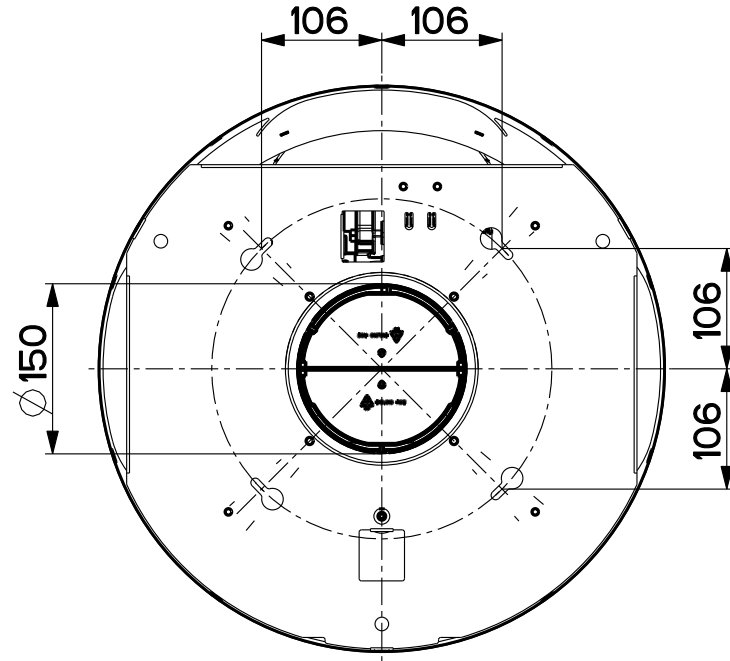

Created by **Latini, Francesco**

Denomination
DIMENSIONAL DRAWING MICRO LED

Lang **EN**  Sheet **1/2**

Modif.by **Latini, Francesco**

Approved by **Bellucci, Daniele**

Approval date **06-Feb-2017**

Doc. status **Released**

Drawing N.
34A_761

Rev
01

Created by **Latini, Francesco**

Denomination
DIMENSIONAL DRAWING MICRO LED

Lang **EN** Sheet **2/2**

Modif.by **Latini, Francesco**

Approved by **Bellucci, Daniele**

Approval date **06-Feb-2017**

Doc. status **Released**

Drawing N.
34A_761

Rev
01