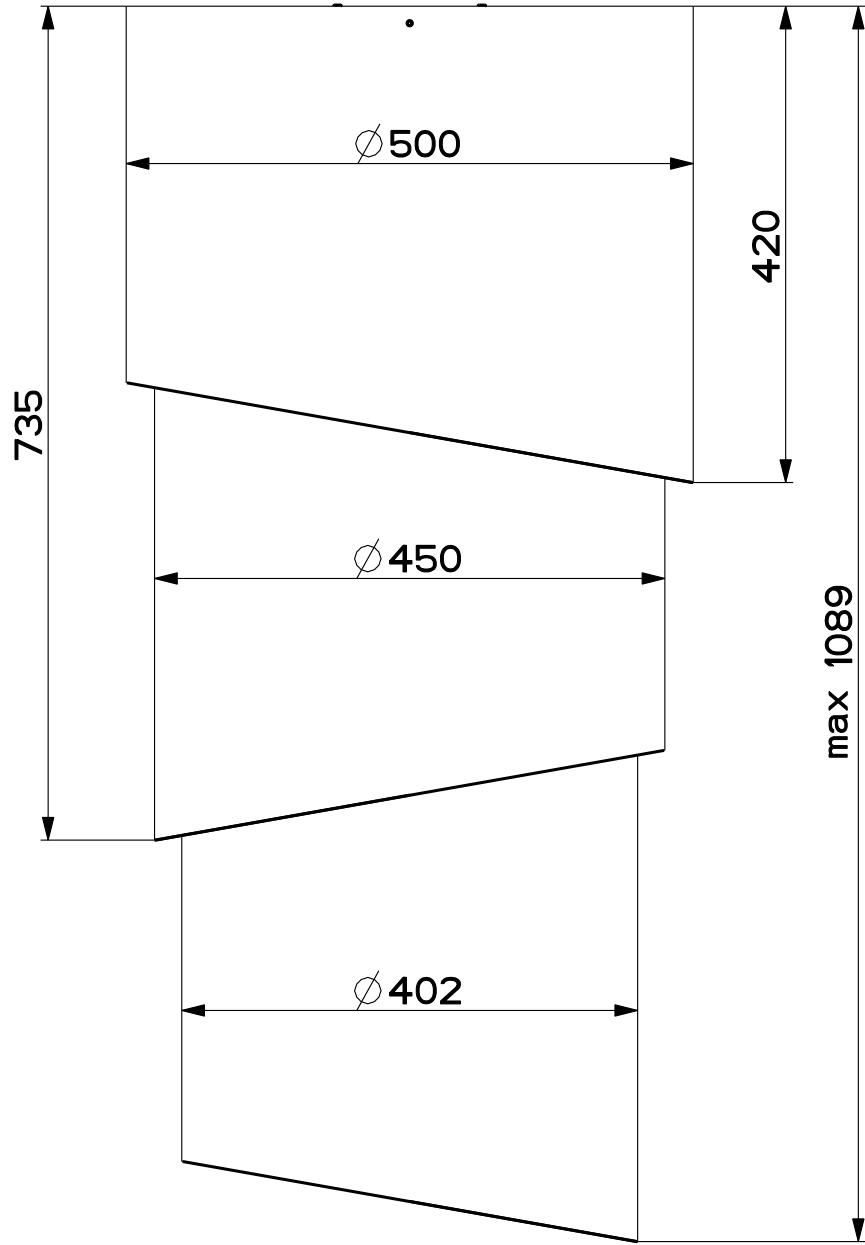

Created by **Latini, Francesco**

Denomination
DIMENSIONAL DRAWING MICRO LED

Lang **EN**  Sheet **1/2**

Modif.by **Latini, Francesco**

Approved by **Bellucci, Daniele**

Approval date **06-Feb-2017**

Doc. status **Released**

Drawing N.
34A_761

Rev
01

Created by **Latini, Francesco**

Denomination
DIMENSIONAL DRAWING MICRO LED

Lang **EN** Sheet **2/2**

Modif.by **Latini, Francesco**

Approved by **Bellucci, Daniele**

Approval date **06-Feb-2017**

Doc. status **Released**

Drawing N.
34A_761

Rev
01