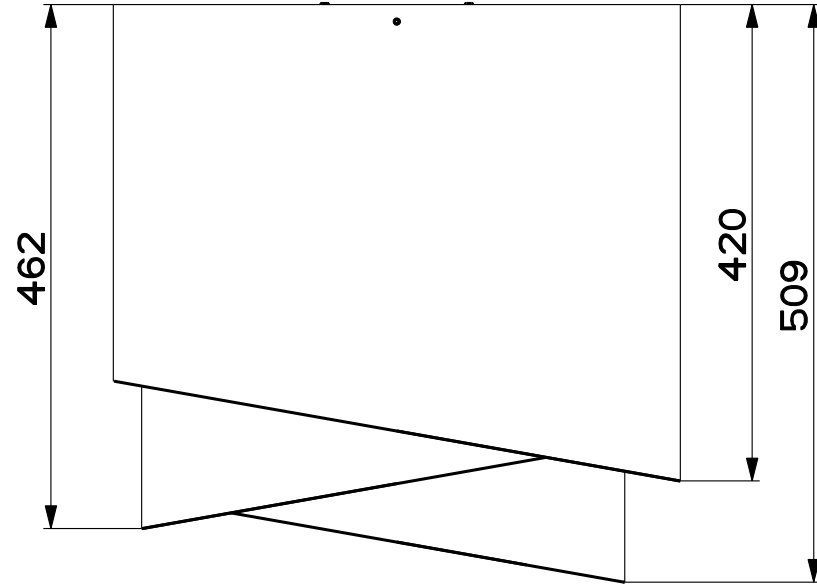

Drawing N.
34A_761

Rev
01

Created by **Latini, Francesco**

Denomination
DIMENSIONAL DRAWING MICRO LED

Lang **EN** Sheet **2/2**

Modif.by **Latini, Francesco**

Approved by **Bellucci, Daniele**

Approval date **06-Feb-2017**