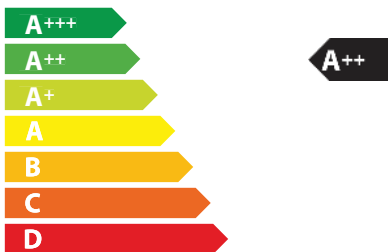

ЕНЕРГО
ЕФЕКТИВНІСТЬ

FABER

325.0541.070
P1665

31

kWh/annum

A B C D E F G

A **B** C D E F G