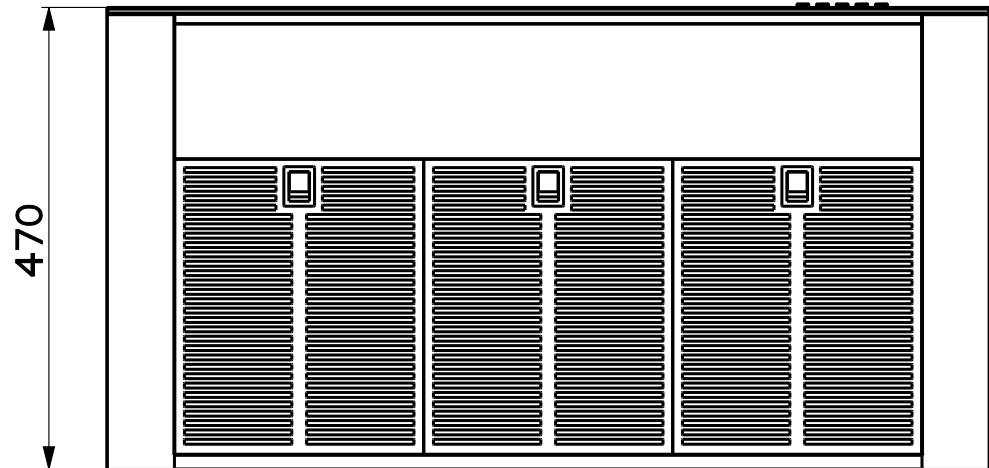

Created by Latini, Francesco	
Denomination DIMENSIONAL 90 ER	
Lang EN 	Sheet 1/2
Modif.by	
Approved by Bellucci, Daniele	
Approval date 23-Jul-2019	
Doc. status Released	
Drawing N. 325098_713	Rev 02

Created by Latini, Francesco	
Denomination DIMENSIONAL 90 ER	
Lang EN 	Sheet 2/2
Modif.by	
Approved by Bellucci, Daniele	
Approval date 23-Jul-2019	
Doc. status Released	
Drawing N. 325098_713	Rev 02