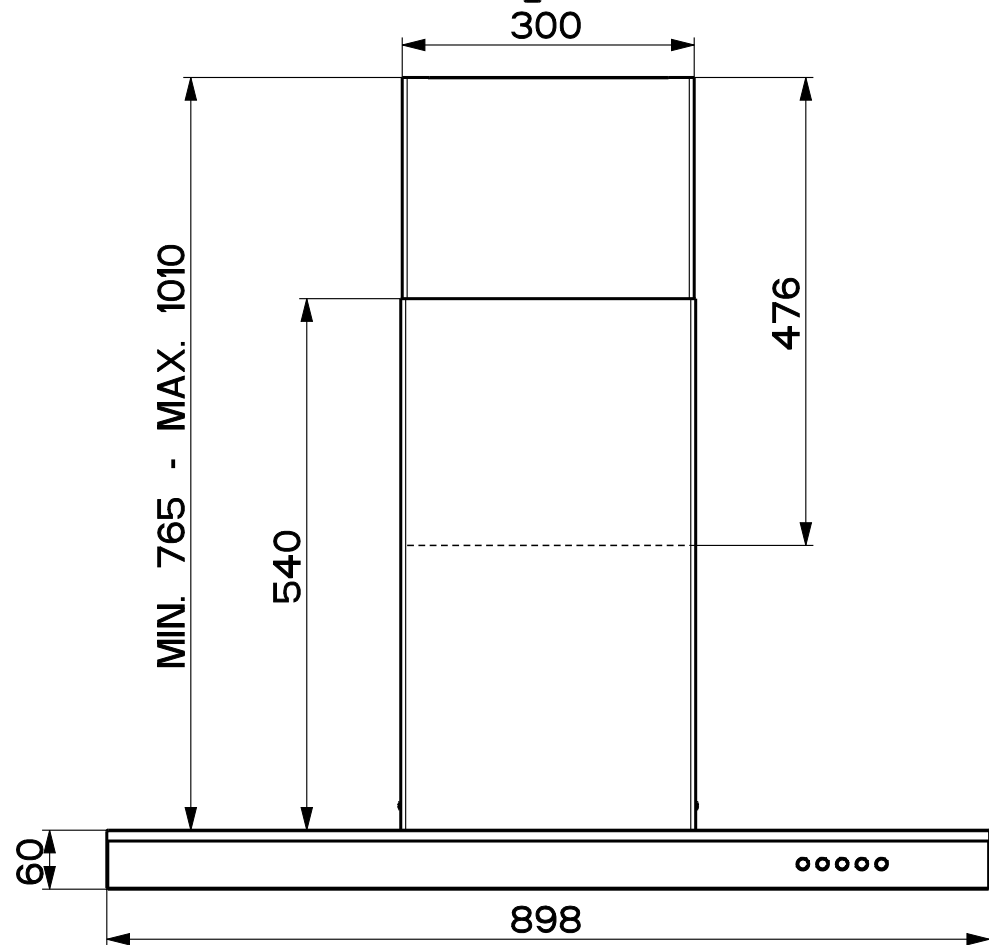

Created by Latini, Francesco	
Denomination DIMENSIONAL 90 ER	
Lang EN 	Sheet 1/2
Modif.by	
Approved by Bellucci, Daniele	
Approval date 23-Jul-2019	
Doc. status Released	
Drawing N. 325098_713	Rev 02

Created by Latini, Francesco	
Denomination DIMENSIONAL 90 ER	
Lang EN 	Sheet 2/2
Modif.by	
Approved by Bellucci, Daniele	
Approval date 23-Jul-2019	
Doc. status Released	
Drawing N. 325098_713	Rev 02