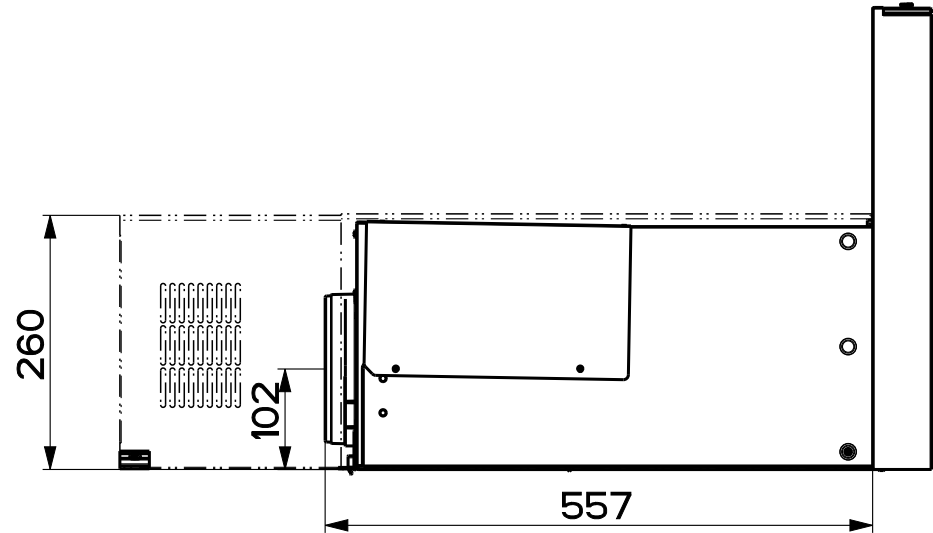

Created by Latini, Francesco	
Denomination DIMENSIONAL 90 ER	
Lang EN 	Sheet 1/2
Modif.by	
Approved by Bellucci, Daniele	
Approval date 23-Jul-2019	
Doc. status Released	
Drawing N. 325098_713	Rev 02

Created by Latini, Francesco	
Denomination DIMENSIONAL 90 ER	
Lang EN 	Sheet 2/2
Modif.by	
Approved by Bellucci, Daniele	
Approval date 23-Jul-2019	
Doc. status Released	
Drawing N. 325098_713	Rev 02